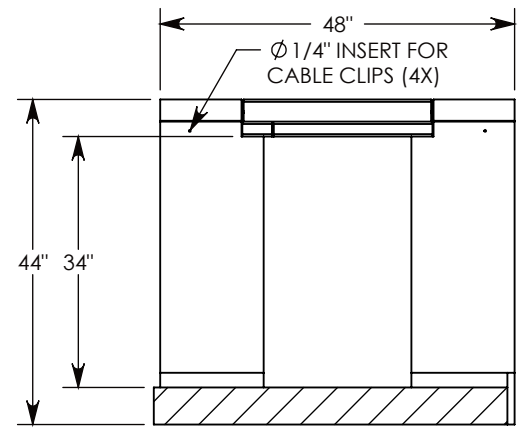

- 3/8-16 UNC X 2.50" LG HEX HD BOLT, GRADE 8 (4X)  
P/N: HHB.38-2.5G8
- 3/8" STD WASHER - 1" OD (4X)  
P/N: WSR.38-1

AASHTO H-20 RATED - 32,000 LB. SINGLE AXLE LOAD

<b>DRAWN BY: SAMUEL CALLAHAN</b>	
<b>CREATED DATE: 8/28/2019</b>	<b>REVISION LEVEL: A</b>
<b>SAVED DATE: 10/14/2020</b>	<b>SAVED BY: scallahan</b>
<b>WEIGHT: 1577 LBS.</b>	<b>MATERIAL: NOTED</b>

1010 NORTH STAR DRIVE  
P.O. BOX 69  
ZUMBROTA, MN 55992-0069

<b>DESCRIPTION:</b> <b>HEAVY TRAFFIC UNIVERSAL CHANNEL</b>	
DIMENSIONS ARE IN INCHES TOLERANCES: FRACTIONAL: ± 1/8" ANGULAR: ± 2°	CONTACT INFORMATION: EMAIL: INFO@CONCASTINC.COM PHONE: (507) 732-4095 FAX: (507) 732-4094
<b>PART NUMBER:</b> <b>HTFU2036 (20X20)</b>	