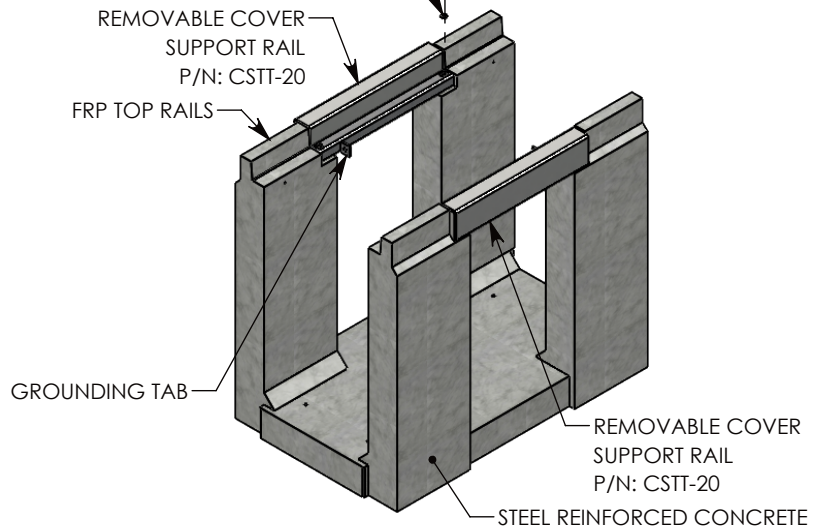

- 3/8-16 UNC X 2.50" LG HEX HD BOLT, GRADE 8 (4X)  
P/N: HHB.38-2.5G8
- 3/8" STD WASHER - 1" OD (4X)  
P/N: WSR.38-1

AASHTO H-20 RATED - 32,000 LB. SINGLE AXLE LOAD

<b>DRAWN BY: SAMUEL CALLAHAN</b>	
<b>CREATED DATE: 8/28/2019</b>	<b>REVISION LEVEL: A</b>
<b>SAVED DATE: 10/14/2020</b>	<b>SAVED BY: scallahan</b>
<b>WEIGHT: 1577 LBS.</b>	<b>MATERIAL: NOTED</b>

1010 NORTH STAR DRIVE  
P.O. BOX 69  
ZUMBROTA, MN 55992-0069

<b>DESCRIPTION:</b> <b>HEAVY TRAFFIC UNIVERSAL CHANNEL</b>	
DIMENSIONS ARE IN INCHES TOLERANCES: FRACTIONAL: ± 1/8" ANGULAR: ± 2°	CONTACT INFORMATION: EMAIL: INFO@CONCASTINC.COM PHONE: (507) 732-4095 FAX: (507) 732-4094
<b>PART NUMBER:</b> <b>HTFU2036 (20X20)</b>	