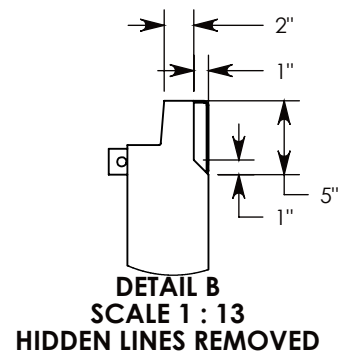

- 3/8-16 UNC X 2.50" LG HEX HD BOLT, GRADE 8 (4X)  
P/N: HHB.38-2.5G8
- 3/8" STD WASHER - 1" OD (4X)  
P/N: WSR.38-1

AASHTO H-20 RATED - 32,000 LB. SINGLE AXLE LOAD

<b>DRAWN BY: SAMUEL CALLAHAN</b>	
<b>CREATED DATE: 8/28/2019</b>	<b>REVISION LEVEL: A</b>
<b>SAVED DATE: 10/14/2020</b>	<b>SAVED BY: scallahan</b>
<b>WEIGHT: 1577 LBS.</b>	<b>MATERIAL: NOTED</b>

1010 NORTH STAR DRIVE  
P.O. BOX 69  
ZUMBROTA, MN 55992-0069

<b>DESCRIPTION:</b> <b>HEAVY TRAFFIC UNIVERSAL CHANNEL</b>	
DIMENSIONS ARE IN INCHES TOLERANCES: FRACTIONAL: ± 1/8" ANGULAR: ± 2°	CONTACT INFORMATION: EMAIL: INFO@CONCASTINC.COM PHONE: (507) 732-4095 FAX: (507) 732-4094
<b>PART NUMBER:</b> <b>HTFU2036 (20X20)</b>	