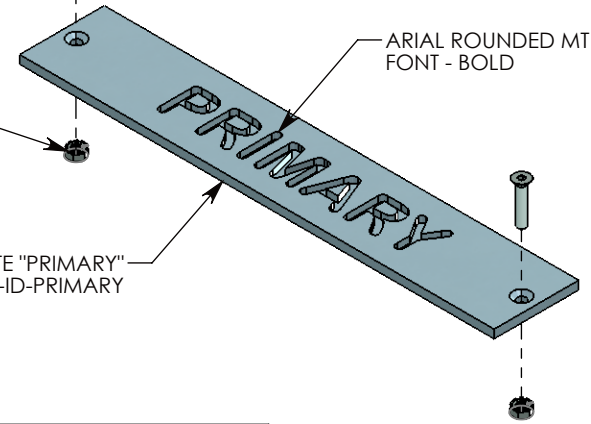

1/4-20 UNC X 1" LG ALLEN FLATHEAD BOLT
P/N: FH.25-1 (2X)

1/4-20 UNC LOCK NUT
P/N: LK-NUT-.25 (2X)

CUSTOM LETTER ID PLATE "PRIMARY"
P/N: LTR-ID-PRIMARY

ARIAL ROUNDED MT
FONT - BOLD

DRAWN BY: **TOM JANSEN**

DESCRIPTION:

CUSTOM LETTER ID PLATE

DIMENSIONS ARE IN INCHES
TOLERANCES:
FRACTIONAL: $\pm 1/8"$
ANGULAR: $\pm 2^\circ$

CONTACT INFORMATION:
EMAIL: INFO@CONCASTINC.COM
PHONE: (507) 732-4095
FAX: (507) 732-4094