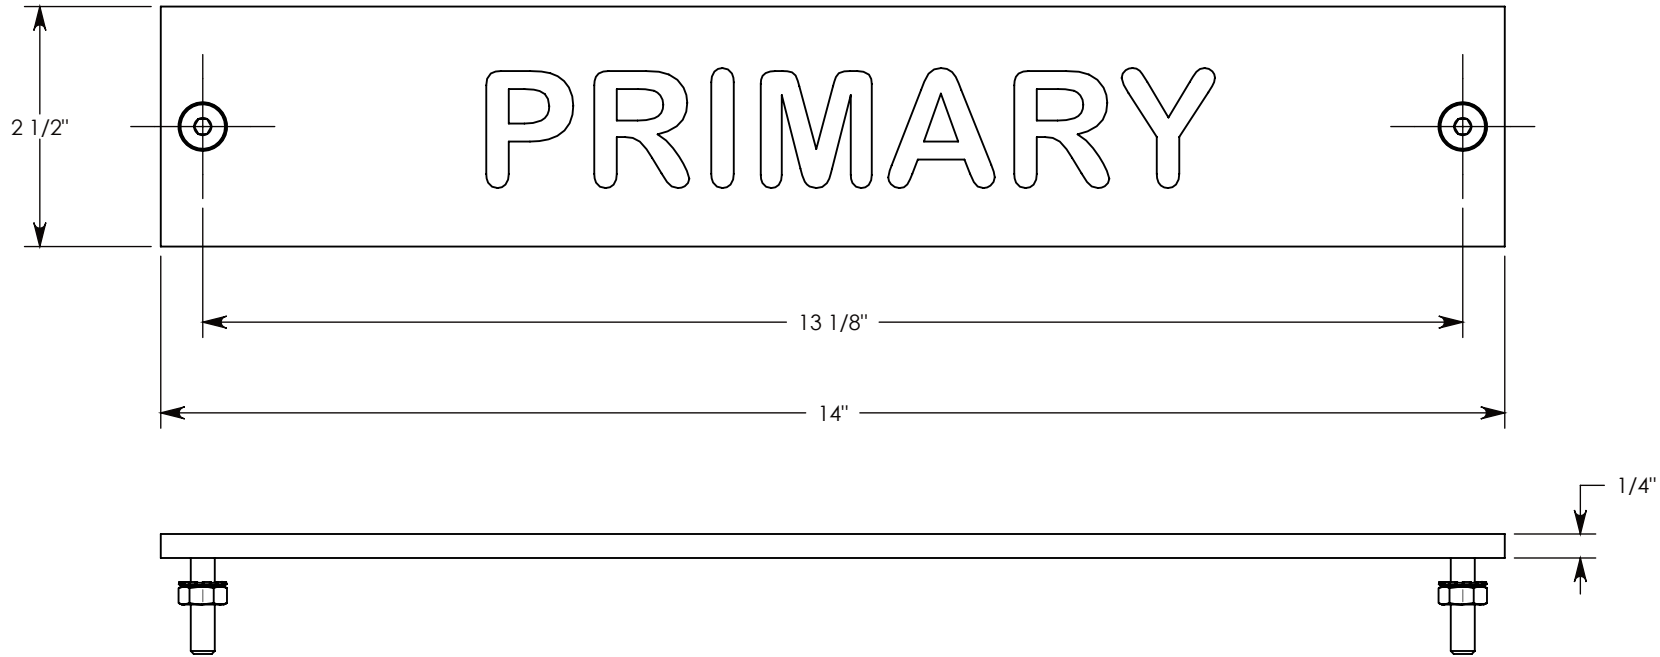

1/4-20 UNC X 1" LG ALLEN FLATHEAD BOLT
P/N: FH.25-1 (2X)

1/4-20 UNC LOCK NUT
P/N: LK-NUT-.25 (2X)

CUSTOM LETTER ID PLATE "PRIMARY"
P/N: LTR-ID-PRIMARY

ARIAL ROUNDED MT
FONT - BOLD

DRAWN BY: **TOM JANSEN**

DESCRIPTION:

CUSTOM LETTER ID PLATE

DIMENSIONS ARE IN INCHES
TOLERANCES:
FRACTIONAL: $\pm 1/8"$
ANGULAR: $\pm 2^\circ$

CONTACT INFORMATION:
EMAIL: INFO@CONCASTINC.COM
PHONE: (507) 732-4095
FAX: (507) 732-4094