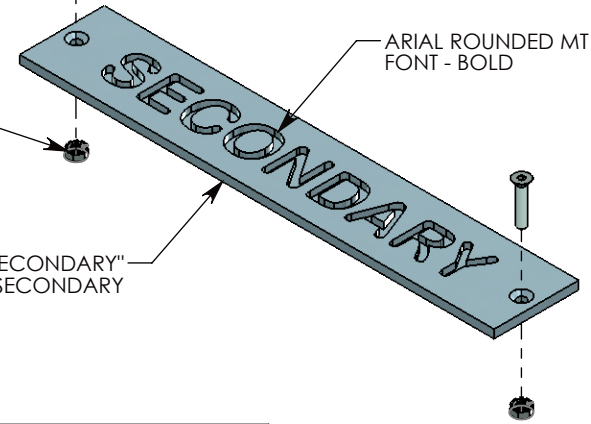

1/4-20 UNC X 1" LG ALLEN FLATHEAD BOLT
P/N: FH.25-1 (2X)

1/4-20 UNC LOCK NUT
P/N: LK-NUT-.25 (2X)

CUSTOM LETTER ID PLATE "SECONDARY"
P/N: LTR-ID-SECONDARY

ARIAL ROUNDED MT
FONT - BOLD

DRAWN BY: **TOM JANSEN**

DESCRIPTION:

CUSTOM LETTER ID PLATE

DIMENSIONS ARE IN INCHES
TOLERANCES:
FRACTIONAL: $\pm 1/8"$
ANGULAR: $\pm 2^\circ$

CONTACT INFORMATION:
EMAIL: INFO@CONCASTINC.COM
PHONE: (507) 732-4095
FAX: (507) 732-4094