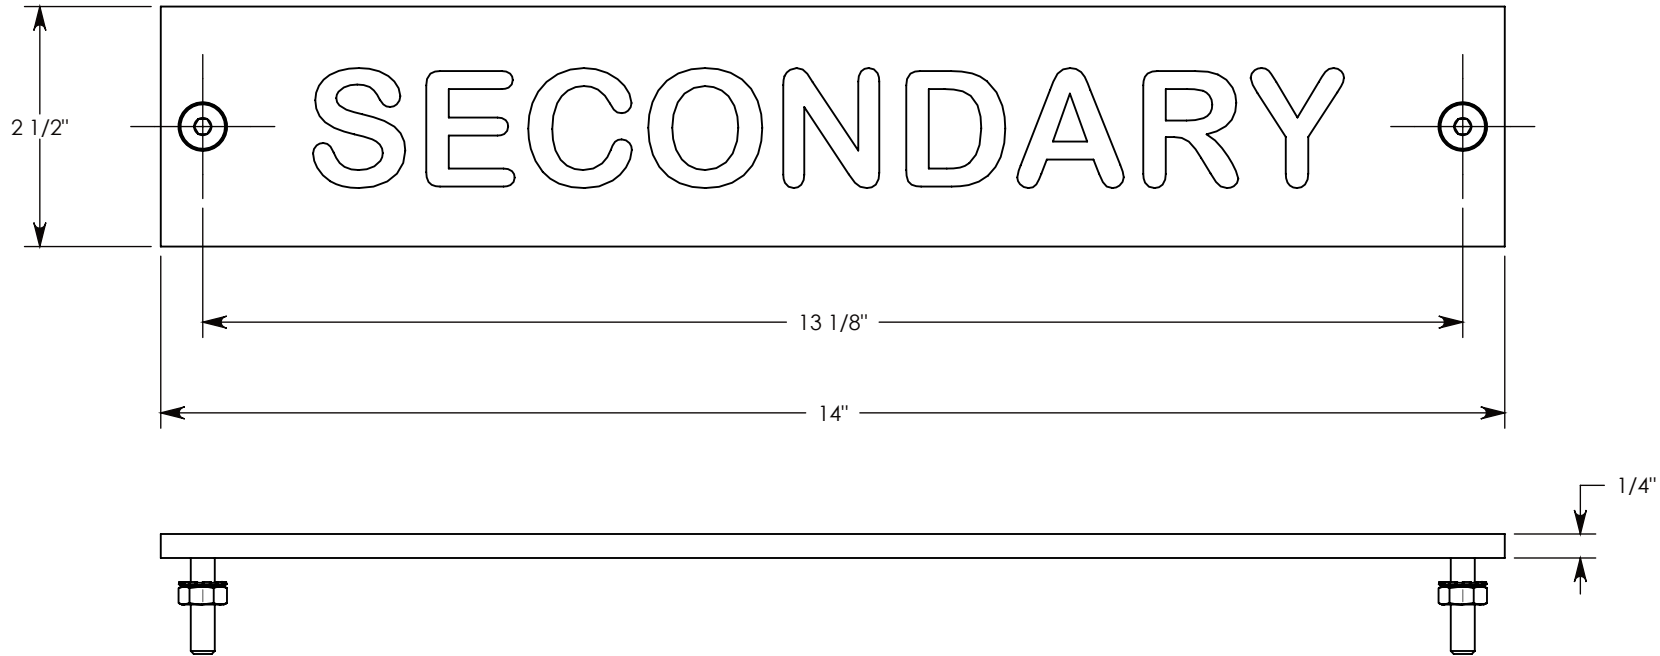

1/4-20 UNC X 1" LG ALLEN FLATHEAD BOLT
P/N: FH.25-1 (2X)

1/4-20 UNC LOCK NUT
P/N: LK-NUT-.25 (2X)

CUSTOM LETTER ID PLATE "SECONDARY"
P/N: LTR-ID-SECONDARY

ARIAL ROUNDED MT
FONT - BOLD

DRAWN BY: **TOM JANSEN**

CREATED DATE: **2/21/2013** REVISION LEVEL: **0**

SAVED DATE: **12/3/2021** SAVED BY: **jgutting**

WEIGHT: **0.8 LBS.** MATERIAL: **NOTED**

 **CONCAST**
1010 NORTH STAR DRIVE
P.O. BOX 69
ZUMBROTA, MN 55992-0069

DESCRIPTION:

CUSTOM LETTER ID PLATE

DIMENSIONS ARE IN INCHES
TOLERANCES:
FRACTIONAL: $\pm 1/8"$
ANGULAR: $\pm 2^\circ$

CONTACT INFORMATION:
EMAIL: INFO@CONCASTINC.COM
PHONE: (507) 732-4095
FAX: (507) 732-4094