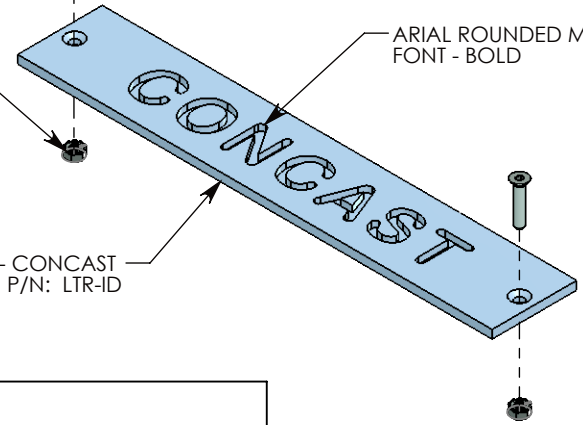

1/4-20 UNC X 1" LG ALLEN FLATHEAD BOLT
P/N: FH.25-1 (2X)

1/4-20 UNC LOCK NUT
P/N: LK-NUT-.25 (2X)

ARIAL ROUNDED MT
FONT - BOLD

STD ALUM I.D. PLATE - CONCAST
P/N: LTR-ID

DRAWN BY: **ROBIN FLINT**

CREATED DATE: **2/21/2013** REVISION LEVEL: **A**

SAVED DATE: **12/2/2021** SAVED BY: **jgutting**

WEIGHT: **0.8 LBS.** MATERIAL: **NOTED**

 **CONCAST**
1010 NORTH STAR DRIVE
P.O. BOX 69
ZUMBROTA, MN 55992-0069

DESCRIPTION:

STD ALUM LETTER ID PLATE "CONCAST"

DIMENSIONS ARE IN INCHES
TOLERANCES:
FRACTIONAL: $\pm 1/8"$
ANGULAR: $\pm 2^\circ$

CONTACT INFORMATION:
EMAIL: INFO@CONCASTINC.COM
PHONE: (507) 732-4095
FAX: (507) 732-4094

SHEET 1 OF 1

PART NUMBER:
LTR-ID