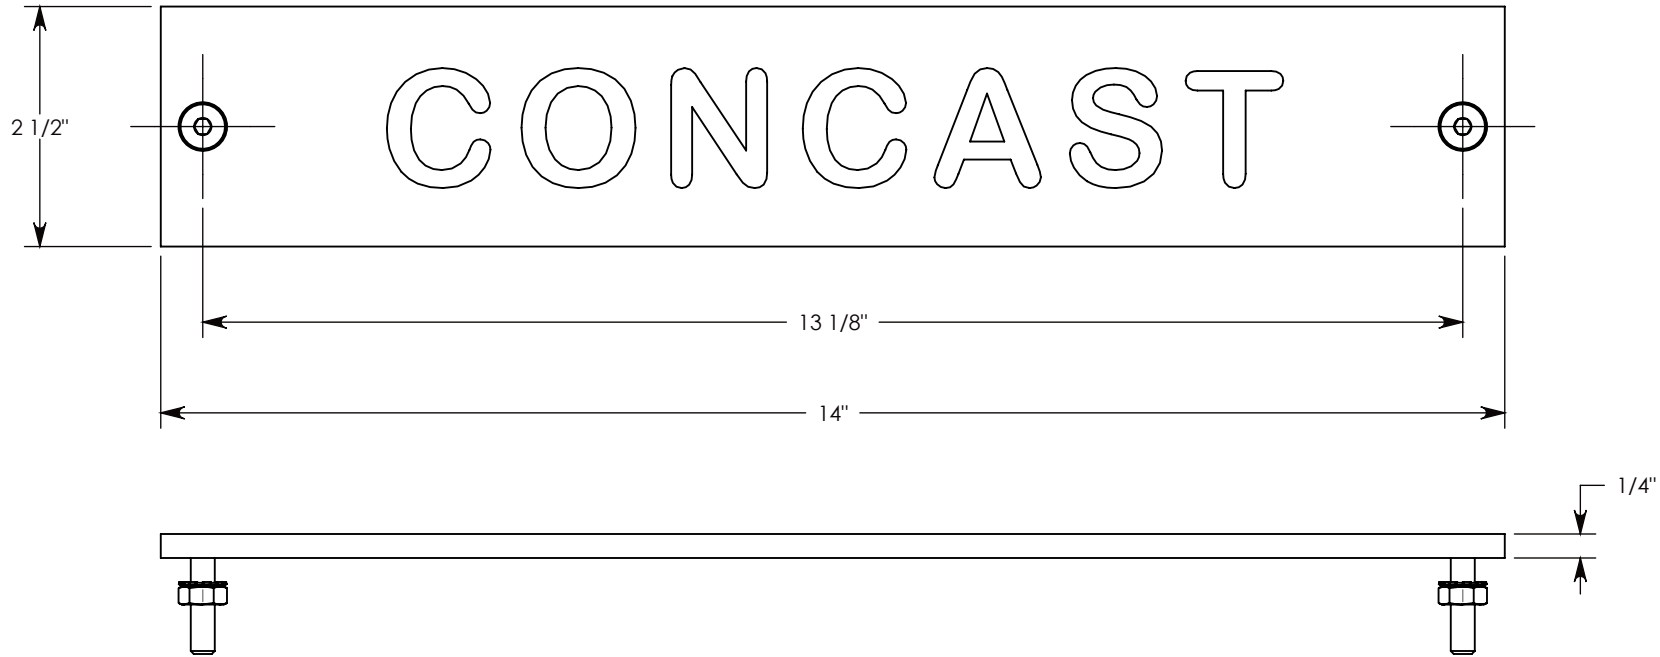

1/4-20 UNC X 1" LG ALLEN FLATHEAD BOLT
P/N: FH.25-1 (2X)

1/4-20 UNC LOCK NUT
P/N: LK-NUT-.25 (2X)

ARIAL ROUNDED MT
FONT - BOLD

STD ALUM I.D. PLATE - CONCAST
P/N: LTR-ID

DRAWN BY: **ROBIN FLINT**

CREATED DATE: **2/21/2013** REVISION LEVEL: **A**

SAVED DATE: **12/2/2021** SAVED BY: **jgutting**

WEIGHT: **0.8 LBS.** MATERIAL: **NOTED**

 **CONCAST**
1010 NORTH STAR DRIVE
P.O. BOX 69
ZUMBROTA, MN 55992-0069

DESCRIPTION:

STD ALUM LETTER ID PLATE "CONCAST"

DIMENSIONS ARE IN INCHES
TOLERANCES:
FRACTIONAL: $\pm 1/8"$
ANGULAR: $\pm 2^\circ$

CONTACT INFORMATION:
EMAIL: INFO@CONCASTINC.COM
PHONE: (507) 732-4095
FAX: (507) 732-4094

SHEET 1 OF 1

PART NUMBER:
LTR-ID