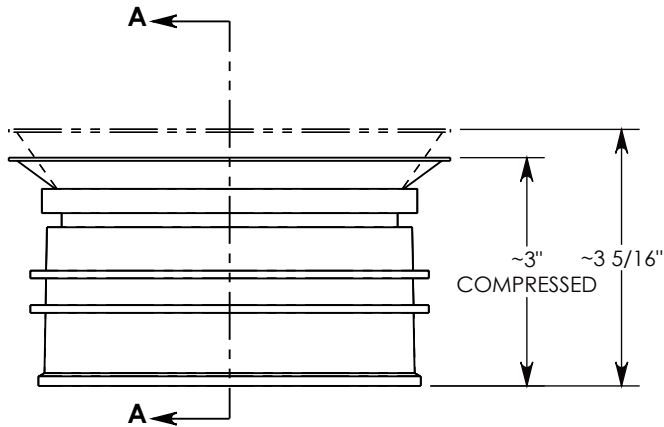

FLEXIBLE SEAL RING

TERMINATOR COLOR MAY VARY
GRAY SHOWN FOR VISIBILITY

**SECTION A-A
SEAL RING HIDDEN**

VENDOR: LEVIAT/MEADOWBURKE
VENDOR NO: T4504

NOTE 1: FOR USE WITH 4" ID SCHEDULE 40 PVC CONDUIT.

NOTE 2: ACTUAL PRODUCT APPEARANCE MAY VARY. DIMENSIONS SHOWN ARE APPROXIMATE

DRAWN BY: SAMUEL CALLAHAN

CREATED DATE: 11/20/2023 **REVISION LEVEL:** 0

SAVED DATE: 11/20/2023 **SAVED BY:** scallahan

WEIGHT: 0.3 LBS. **MATERIAL:** PLASTIC

CONCAST
1010 NORTH STAR DRIVE
P.O. BOX 69
ZUMBROTA, MN 55992-0069

DESCRIPTION:
4" DUCT TERMINATOR

DIMENSIONS ARE IN INCHES
TOLERANCES:
FRACTIONAL: $\pm 1/8"$
ANGULAR: $\pm 2^\circ$

CONTACT INFORMATION:
EMAIL: INFO@CONCASTINC.COM
PHONE: (507) 732-4095
FAX: (507) 732-4094