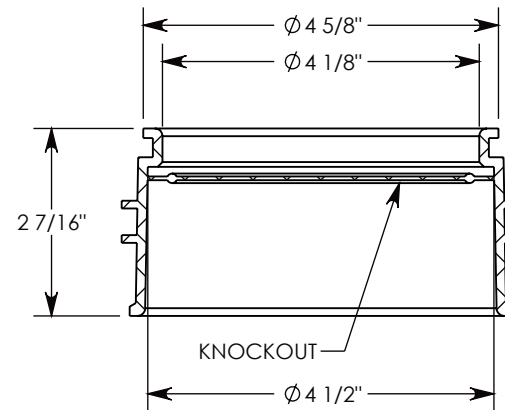

FLEXIBLE SEAL RING

TERMINATOR COLOR MAY VARY
GRAY SHOWN FOR VISIBILITY

**SECTION A-A
SEAL RING HIDDEN**

VENDOR: LEVIAT/MEADOWBURKE
VENDOR NO: T4504

NOTE 1: FOR USE WITH 4" ID SCHEDULE 40 PVC CONDUIT.

NOTE 2: ACTUAL PRODUCT APPEARANCE MAY VARY. DIMENSIONS SHOWN ARE APPROXIMATE

DRAWN BY: SAMUEL CALLAHAN

CREATED DATE: 11/20/2023 **REVISION LEVEL:** 0

SAVED DATE: 11/20/2023 **SAVED BY:** scallahan

WEIGHT: 0.3 LBS. **MATERIAL:** PLASTIC

CONCAST
1010 NORTH STAR DRIVE
P.O. BOX 69
ZUMBROTA, MN 55992-0069

DESCRIPTION:
4" DUCT TERMINATOR

DIMENSIONS ARE IN INCHES
TOLERANCES:
FRACTIONAL: $\pm 1/8"$
ANGULAR: $\pm 2^\circ$

CONTACT INFORMATION:
EMAIL: INFO@CONCASTINC.COM
PHONE: (507) 732-4095
FAX: (507) 732-4094