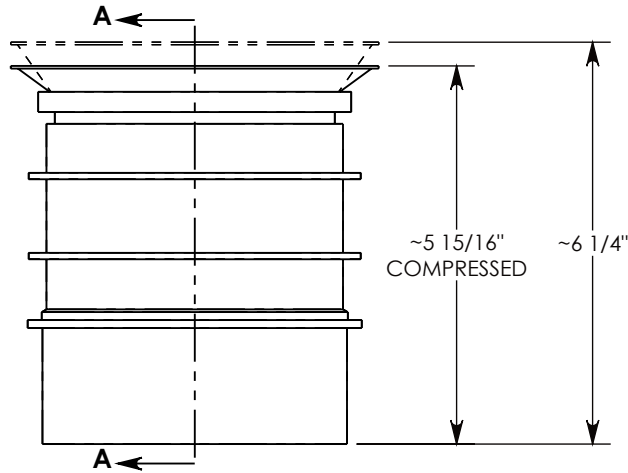

FLEXIBLE SEAL RING

TERMINATOR COLOR MAY VARY
GRAY SHOWN FOR VISIBILITY

**SECTION A-A
SEAL RING HIDDEN**

VENDOR: LEVIAT/MEADOWBURKE
VENDOR NO: T4534

NOTE 1: FOR USE WITH 4" ID SCHEDULE 40 PVC CONDUIT.
NOTE 2: ACTUAL PRODUCT APPEARANCE MAY VARY. DIMENSIONS SHOWN ARE APPROXIMATE

| | | | | | |
|--------------------------------|-----------------------------|---|--|--|--------------|
| DRAWN BY: ROBIN LEWIS | |  1010 NORTH STAR DRIVE P.O. BOX 69 ZUMBROTA, MN 55992-0069 | DESCRIPTION: 4" DUCT TERMINATOR | | |
| CREATED DATE: 7/13/2010 | REVISION LEVEL: A | | DIMENSIONS ARE IN INCHES TOLERANCES: FRACTIONAL: ± 1/8" ANGULAR: ± 2° | CONTACT INFORMATION: EMAIL: INFO@CONCASTINC.COM PHONE: (507) 732-4095 FAX: (507) 732-4094 | SHEET 1 OF 1 |
| SAVED DATE: 11/20/2023 | SAVED BY: scallahan | | PART NUMBER: CD-46 | | |
| WEIGHT: 0.6 LBS. | MATERIAL: PLASTIC | | | | |