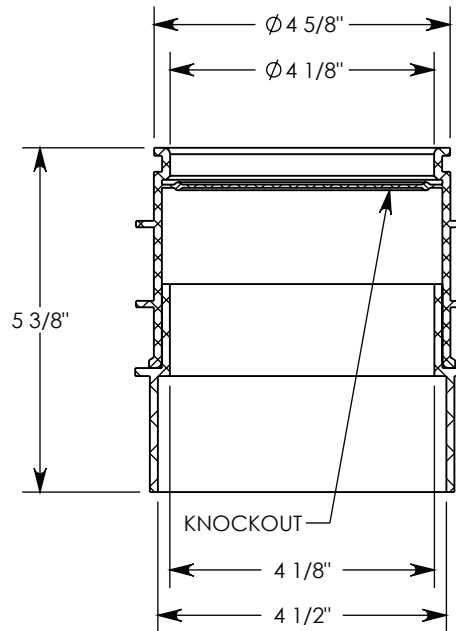

FLEXIBLE SEAL RING

TERMINATOR COLOR MAY VARY
GRAY SHOWN FOR VISIBILITY

**SECTION A-A
SEAL RING HIDDEN**

VENDOR: LEVIAT/MEADOWBURKE
VENDOR NO: T4534

NOTE 1: FOR USE WITH 4" ID SCHEDULE 40 PVC CONDUIT.
NOTE 2: ACTUAL PRODUCT APPEARANCE MAY VARY. DIMENSIONS SHOWN ARE APPROXIMATE

| | | | | | |
|--------------------------------|-----------------------------|---|--|--|--------------|
| DRAWN BY: ROBIN LEWIS | |  1010 NORTH STAR DRIVE P.O. BOX 69 ZUMBROTA, MN 55992-0069 | DESCRIPTION: 4" DUCT TERMINATOR | | |
| CREATED DATE: 7/13/2010 | REVISION LEVEL: A | | DIMENSIONS ARE IN INCHES TOLERANCES: FRACTIONAL: ± 1/8" ANGULAR: ± 2° | CONTACT INFORMATION: EMAIL: INFO@CONCASTINC.COM PHONE: (507) 732-4095 FAX: (507) 732-4094 | SHEET 1 OF 1 |
| SAVED DATE: 11/20/2023 | SAVED BY: scallahan | | PART NUMBER: CD-46 | | |
| WEIGHT: 0.6 LBS. | MATERIAL: PLASTIC | | | | |